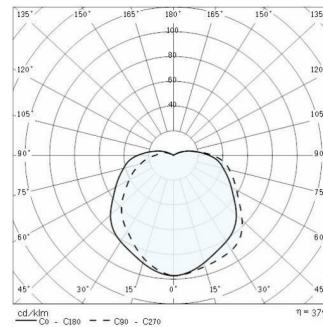

EKO+26/G

Part number	302073
Lampholder:	E27
Light Source:	INCANDESCENT LAMPS (A60)
Wattage:	1x100 W
Finish:	WH-87 / White / Textured
Insulation class:	I
Degree of protection:	IP66
IK-J-xxIP:	IK10 20J xx9
Optic:	SYMMETRIC EXTRA WIDE REFLECTOR
Ta MIN luminaire:	-30°
Ta MAX luminaire:	25°

Photometric data

Technical drawings